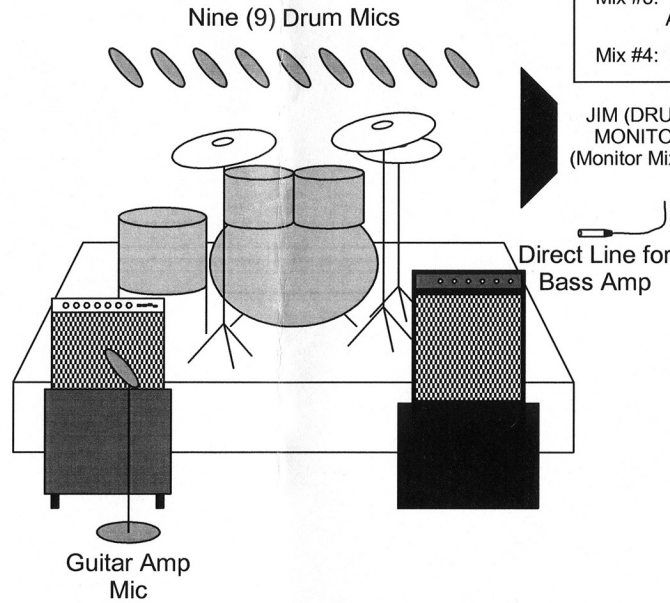

Arnold Chin Stage Plot

STAGE MONITORS

- STAGE MONITOR MIXES

 - Mix #1: Acoustic Guitar #1 (loud), Banjo (loud), Vocals
 - Mix #2: Vocals, Acoustic Guitars #1 & #2
 - Mix #3: Vocals, Bass, Bob Electric Guitar, Bob Keyboard, Acoustic Guitars #1 & #2, Mary Keyboard #1 & #2
 - Mix #4: Everything