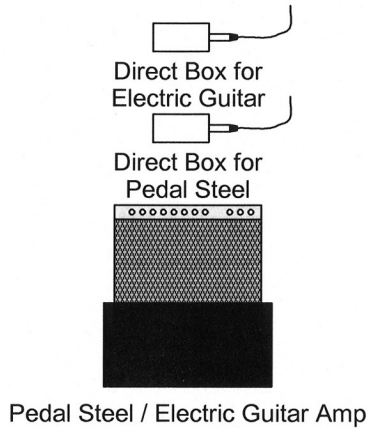

Arnold Chin Stage Plot

STAGE MONITORS

- STAGE MONITOR MIXES

 - Mix #1: Acoustic Guitar #1 (loud), Banjo (loud), Vocals
 - Mix #2: Vocals, Acoustic Guitars #1 & #2
 - Mix #3: Vocals, Bass, Bob Electric Guitar, Bob Keyboard, Acoustic Guitars #1 & #2, Mary Keyboard #1 & #2
 - Mix #4: Everything